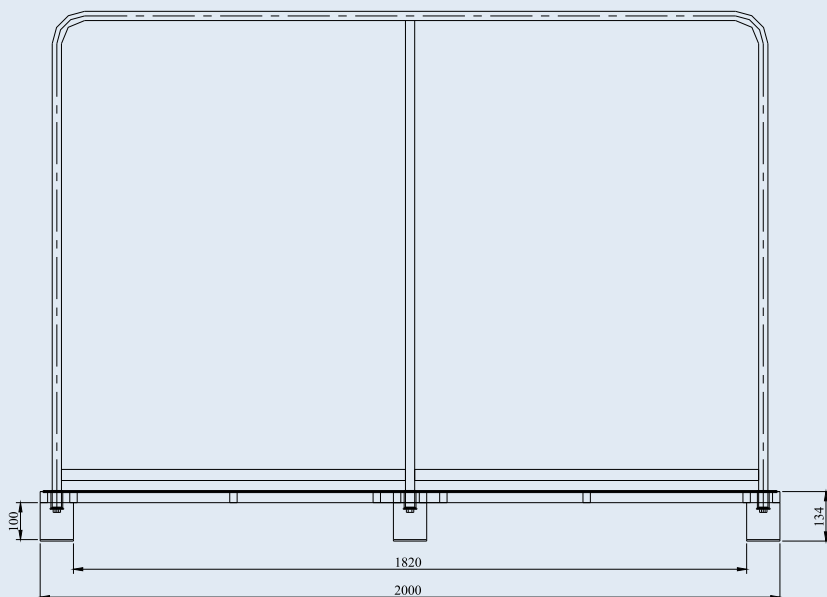

TRANSPORT-STORAGE PLATFORM **TSP-801P-2000x1200**

The Platform is specialized equipment designed for large warehouses with vertical layout. It is suitable for storage and sorting of large size products and blanks - mattresses, pillows, fabrics, foams, etc., with a total weight of up to 800 kg. Despite the large overall dimensions, the structure is a stable and allows to easily move and lift to great heights using standard lift equipment.

specialized
trolley

TSP-801P-2000x1200

TRANSPORT-STORAGE PLATFORM

Load capacity, kg

Platform size, mm

Height to the platform, mm

Overall dimensions, mm

- length

- width

- height

Dead weight, kg

TSP-801P-2000x1200

800

1880x1103

134

2000