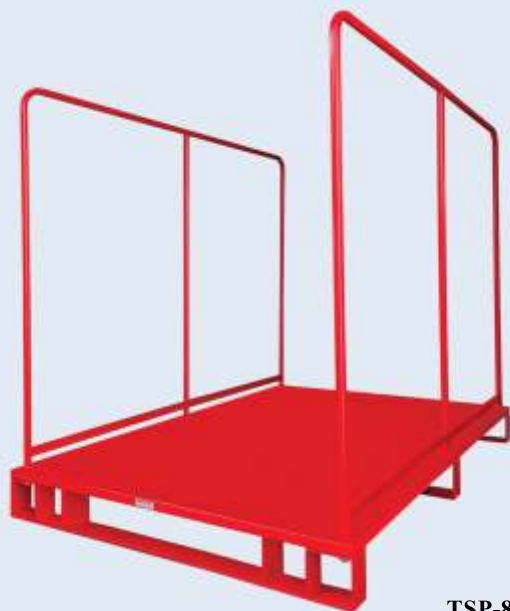

TRANSPORT-STORAGE PLATFORM **TSP-801P-2000x1200**

The Platform is specialized equipment designed for large warehouses with vertical layout. It is suitable for storage and sorting of large size products and blanks - mattresses, pillows, fabrics, foams, etc., with a total weight of up to 800 kg. Despite the large overall dimensions, the structure is a stable and allows to easily move and lift to great heights using standard lift equipment.

specialized
trolley

TSP-801P-2000x1200

TRANSPORT-STORAGE PLATFORM

Load capacity, kg

Platform size, mm

Height to the platform, mm

Overall dimensions, mm

- length

- width

- height

Dead weight, kg

TSP-801P-2000x1200

800

1880x1103

134

2000