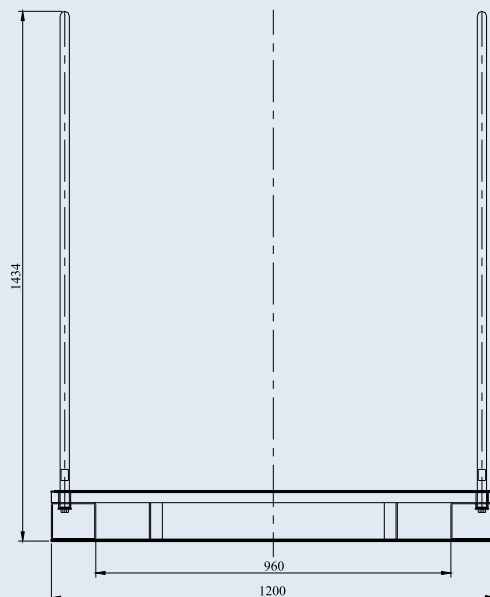

TRANSPORT-STORAGE PLATFORM **TSP-801P-2000x1200**

The Platform is specialized equipment designed for large warehouses with vertical layout. It is suitable for storage and sorting of large size products and blanks - mattresses, pillows, fabrics, foams, etc., with a total weight of up to 800 kg. Despite the large overall dimensions, the structure is a stable and allows to easily move and lift to great heights using standard lift equipment.

specialized
trolley

TSP-801P-2000x1200

TRANSPORT-STORAGE PLATFORM

Load capacity, kg

Platform size, mm

Height to the platform, mm

Overall dimensions, mm

- length

- width

- height

Dead weight, kg

TSP-801P-2000x1200

800

1880x1103

134

2000