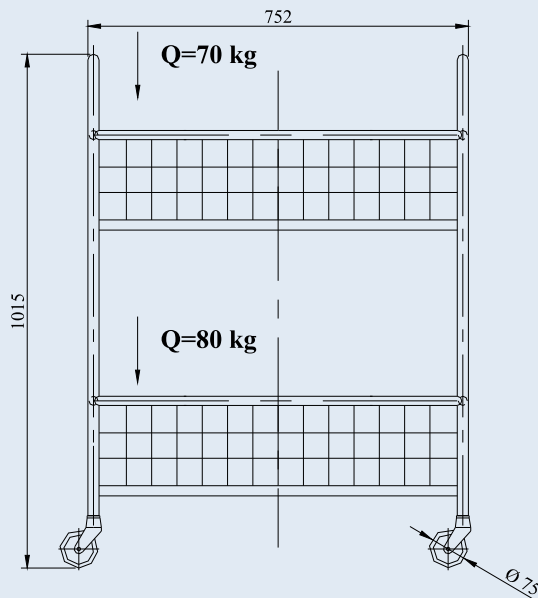

DINIS

TRANSPORT & STORAGE EQUIPMENT

Storage trolleys

CATALOGUE D19

www.dinis.bg

1618 Sofia
227A Tcar Boris III Blvd.
e-mail: info@dinis.bg
Phone: 02/ 955 62 00

TWO-BASKET TROLLEY TCT-150-700x450-VPA

The Two-basket trolley is suitable equipment for transport of all kinds of loads - cartons, boxes, folders, packages, small-sized items, etc. in administrative, production and storage facilities. The compact dimensions, two handles and two baskets make the trolley convenient to move of details between production lines, preparing and sorting of items in warehouses. All of the castors are swivels, with non-marking gray rubber tread and ensure maneuverability.

TCT-150-VPA

specialized
trolley

Grey non-marking rubber tyre,
thread guard

LRA-VPA 75K-FA

TWO-BASKET TROLLEY

Total load capacity, kg

Load capacity of bottom platform, kg

Load capacity of top platform, kg

Platform size, mm

Height to the bottom platform, mm

Height to the top platform, mm

Wheel diameter, mm

Overall dimensions, mm

- length

- width

- height

Dead weight, kg

TCT-150-700x450-VPA

150

80

70

700x450

162

685