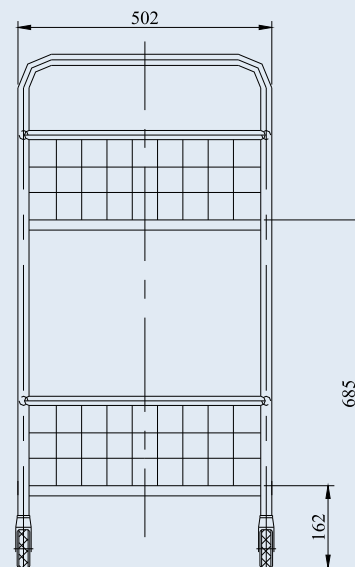

DINIS

TRANSPORT & STORAGE EQUIPMENT

Storage trolleys

CATALOGUE D19

www.dinis.bg

1618 Sofia
227A Tcar Boris III Blvd.
e-mail: info@dinis.bg
Phone: 02/ 955 62 00

TWO-BASKET TROLLEY TCT-150-700x450-VPA

The Two-basket trolley is suitable equipment for transport of all kinds of loads - cartons, boxes, folders, packages, small-sized items, etc. in administrative, production and storage facilities. The compact dimensions, two handles and two baskets make the trolley convenient to move of details between production lines, preparing and sorting of items in warehouses. All of the castors are swivels, with non-marking gray rubber tread and ensure maneuverability.

TCT-150-VPA

specialized
trolley

Grey non-marking rubber tyre,
thread guard

LRA-VPA 75K-FA

TWO-BASKET TROLLEY

Total load capacity, kg

Load capacity of bottom platform, kg

Load capacity of top platform, kg

Platform size, mm

Height to the bottom platform, mm

Height to the top platform, mm

Wheel diameter, mm

Overall dimensions, mm

- length

- width

- height

Dead weight, kg

TCT-150-700x450-VPA

150

80

70

700x450

162

685