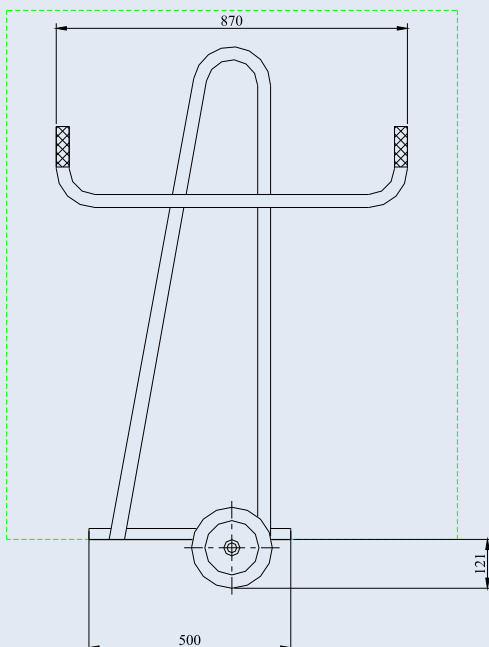

## BOARD TROLLEY

Load capacity, kg

Platform size, mm

Height to the platform, mm

Wheel diameter, mm

Overall dimensions, mm

- length

- width

- height

Dead weight, kg