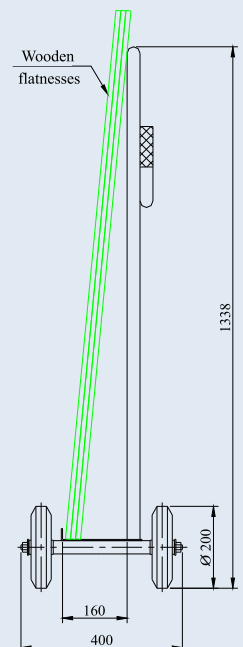

# BOARD TROLLEY SGT-150

The Board trolley is extremely maneuverable equipment on two wheels with comfortable double handle. It is suitable for outdoor and indoor use for transport of particle board, wood/MDF flatness, technical plywood, drywall, etc. It is mainly used in construction, furniture production and specialized warehouses for boards and flatness. The compact overall dimensions and unit weight of only 11 kg enable easy transportation of the trolley between places.

SGT-150-GL

universal trolley

Standard solid rubber tyre, synthetic rim  
VPP 200/20R

Standard solid rubber tyre, pressed steel rim  
VE 200/20R

## BOARD TROLLEY

Load capacity, kg

Platform size, mm

Height to the platform, mm

Wheel diameter, mm

Overall dimensions, mm

- length

- width

- height

Dead weight, kg