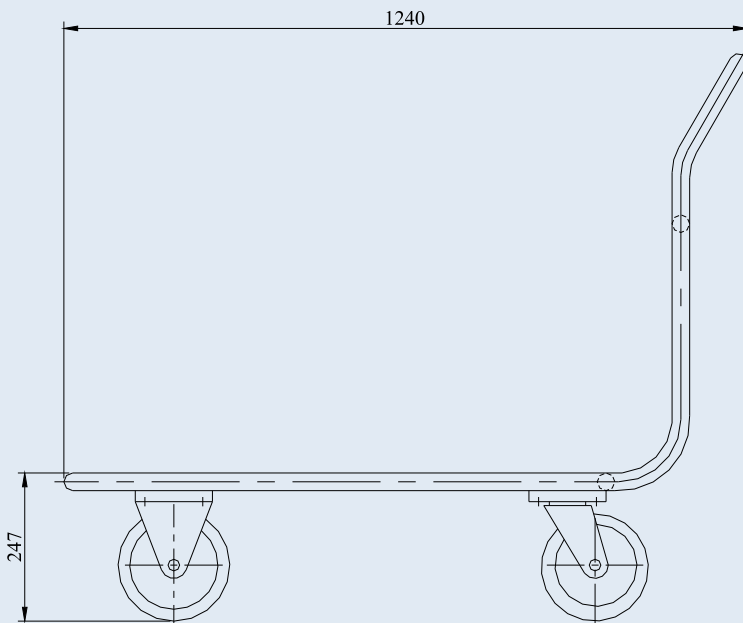

PTT-500-GKL

specialized
trolley

Standard solid rubber tyre,
synthetic rim
LE-VPP 160R

Standard solid rubber tyre,
synthetic rim
B-VPP 160R

TRANSPORT TUBE TROLLEY

Load capacity, kg
Platform size, mm
Height to the platform, mm
Wheel diameter, mm
Overall dimensions, mm
- length
- width
- height
Dead weight, kg

PTT-500-1000x700-GKL

500
1000x700
247
160
1240
700
1007
21.8