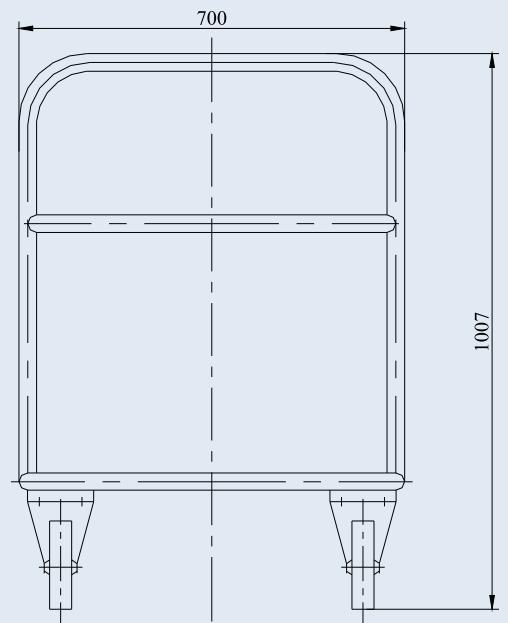

PTT-500-GKL

specialized
trolley

Standard solid rubber tyre,
synthetic rim
LE-VPP 160R

Standard solid rubber tyre,
synthetic rim
B-VPP 160R

TRANSPORT TUBE TROLLEY

Load capacity, kg
Platform size, mm
Height to the platform, mm
Wheel diameter, mm
Overall dimensions, mm
- length
- width
- height
Dead weight, kg

PTT-500-1000x700-GKL

500
1000x700
247
160
1240
700
1007
21.8