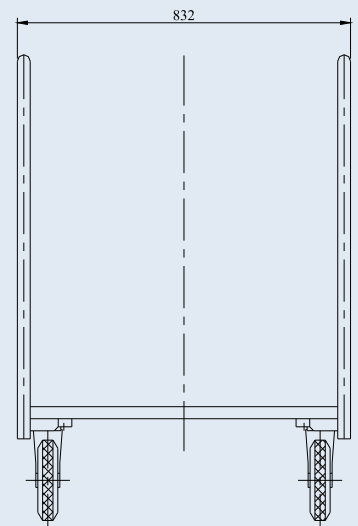

PTF-800-GKB

specialized
trolley

Standard solid rubber tyre,
pressed steel rim

LE-VE 200R

Standard solid rubber tyre,
pressed steel rim

B-VE 200R

PLATFORM TROLLEY FOR FLATNESS

Load capacity, kg
Platform size, mm
Height to the platform, mm
Wheel diameter, mm
Overall dimensions, mm
- length
- width
- height
Dead weight, kg

PTF-800-1500x800-GKB

800
1470x768
283
200
1532
832
1158
48.8