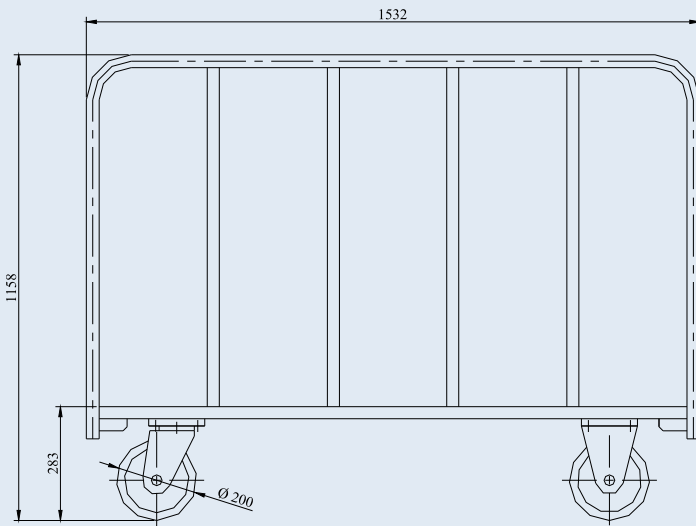

PTF-800-GKB

specialized
trolley

Standard solid rubber tyre,
pressed steel rim

LE-VE 200R

Standard solid rubber tyre,
pressed steel rim

B-VE 200R

PLATFORM TROLLEY FOR FLATNESS

Load capacity, kg
Platform size, mm
Height to the platform, mm
Wheel diameter, mm
Overall dimensions, mm
- length
- width
- height
Dead weight, kg

PTF-800-1500x800-GKB

800
1470x768
283
200
1532
832
1158
48.8