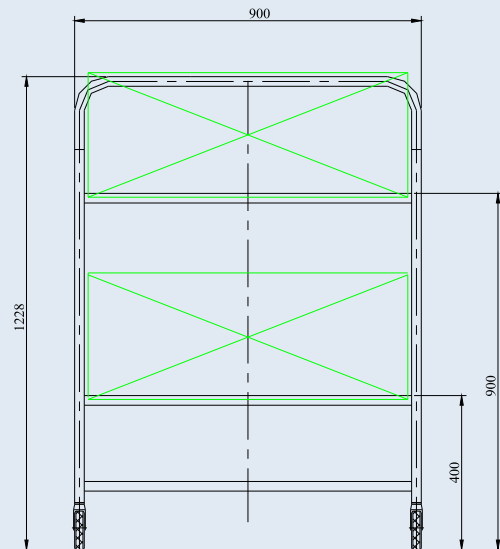

DINIS

TRANSPORT & STORAGE EQUIPMENT

Storage trolleys

CATALOGUE D19

www.dinis.bg

1618 Sofia
227A Tcar Boris III Blvd.
e-mail: info@dinis.bg
Phone: 02/ 955 62 00

TWO-FRAME TROLLEY **PTDF-150-1200x800-VPA**

The Two-frame trolley is equipment on two levels designed for transport of crates. All of the castors are swivels and ensure maneuverability and easy working process in small areas. The wheels are made from non-marking grey rubber tread and are suitable for indoor use on delicate floor.

PTDF-150-VPA

specialized
trolley

Grey non-marking rubber tyre,
thread guard

LRA-VPA 100K-FA

TWO-FRAME TROLLEY

Total load capacity, kg

Frame size, mm

Height to the bottom frame, mm

Height to the top frame, mm

Load capacity per frame, kg

Wheel diameter, mm

Overall dimensions, mm

- length

- width

- height

Dead weight, kg

PTDF-150-1200x800-VPA

150

1250x850

400

900

75

100

1492