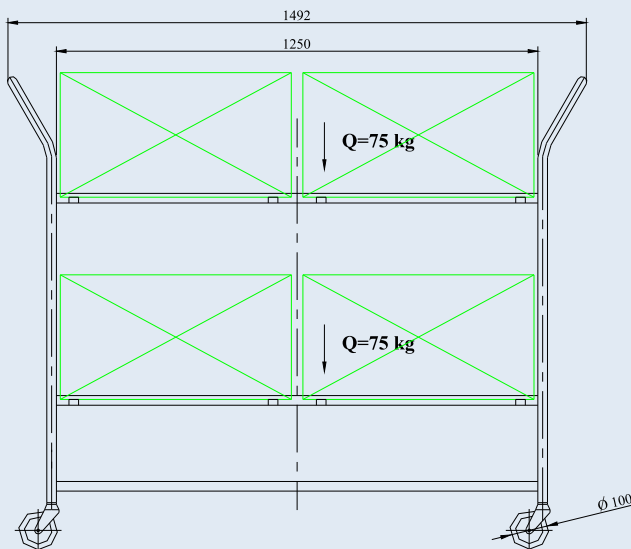

DINIS

TRANSPORT & STORAGE EQUIPMENT

Storage trolleys

CATALOGUE D19

www.dinis.bg

1618 Sofia
227A Tcar Boris III Blvd.
e-mail: info@dinis.bg
Phone: 02/ 955 62 00

TWO-FRAME TROLLEY **PTDF-150-1200x800-VPA**

The Two-frame trolley is equipment on two levels designed for transport of crates. All of the castors are swivels and ensure maneuverability and easy working process in small areas. The wheels are made from non-marking grey rubber tread and are suitable for indoor use on delicate floor.

PTDF-150-VPA

specialized
trolley

Grey non-marking rubber tyre,
thread guard

LRA-VPA 100K-FA

TWO-FRAME TROLLEY

Total load capacity, kg

Frame size, mm

Height to the bottom frame, mm

Height to the top frame, mm

Load capacity per frame, kg

Wheel diameter, mm

Overall dimensions, mm

- length

- width

- height

Dead weight, kg

PTDF-150-1200x800-VPA

150

1250x850

400

900

75

100

1492