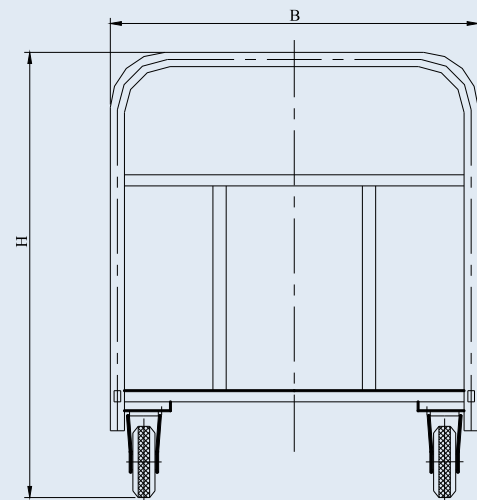

PTD-540-GKL

PTD-540ABB-LE

specialized
trolleys

Standard solid rubber tyre,
synthetic rim
LE-VPP 160R

Standard solid rubber tyre,
pressed steel rim
LE-VE 160R

PLATFORM TRANSPORT TROLLEY

Type	PTD-540-1000x700-GKL	PTD-540ABB-1250x800-LE
Load capacity, kg	540	500
Platform size (axb), mm	1000x700	1250x800
Height to the platform (h), mm	240	244
Wheel diameter (D), mm	160	160
Overall dimensions, mm		
- length (A)	1289	1559
- width (B)	732	832
- height (H)	1000	1000
Dead weight, kg	32	39.5