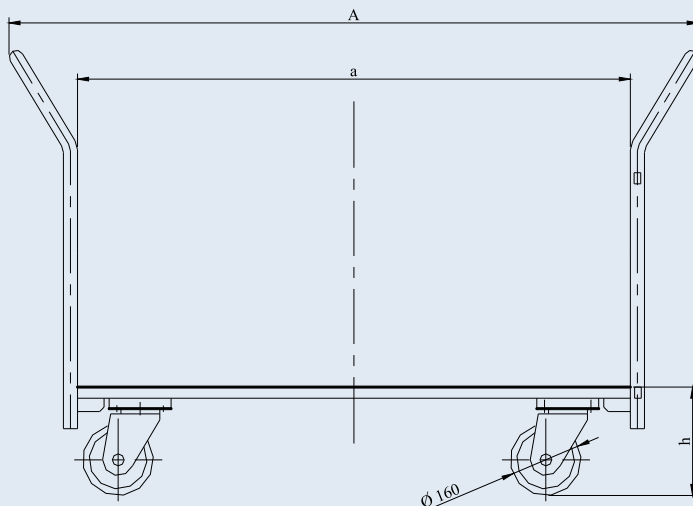

PTD-540-GKL

PTD-540ABB-LE

specialized
trolleys

Standard solid rubber tyre,
synthetic rim
LE-VPP 160R

Standard solid rubber tyre,
pressed steel rim
LE-VE 160R

PLATFORM TRANSPORT TROLLEY

Type	PTD-540-1000x700-GKL	PTD-540ABB-1250x800-LE
Load capacity, kg	540	500
Platform size (axb), mm	1000x700	1250x800
Height to the platform (h), mm	240	244
Wheel diameter (D), mm	160	160
Overall dimensions, mm		
- length (A)	1289	1559
- width (B)	732	832
- height (H)	1000	1000
Dead weight, kg	32	39.5