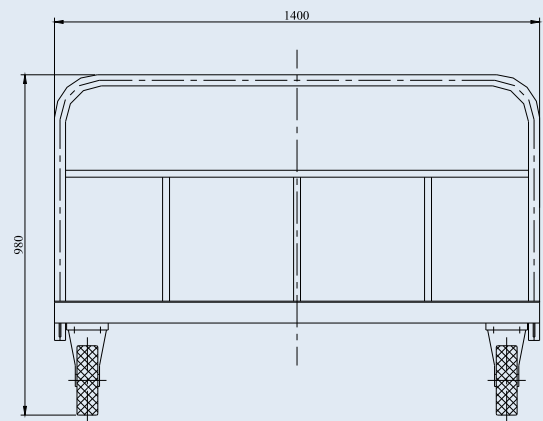

## PLATFORM TROLLEY

Load capacity, kg  
Platform size, mm  
Height to the platform, mm  
Wheel diameter, mm  
Overall dimensions, mm  
- length  
- width  
- height  
Dead weight, kg

## PT-2000-1800x1400-ALST

2000  
1800x1400  
328  
200  
1832  
1400  
980  
148.5