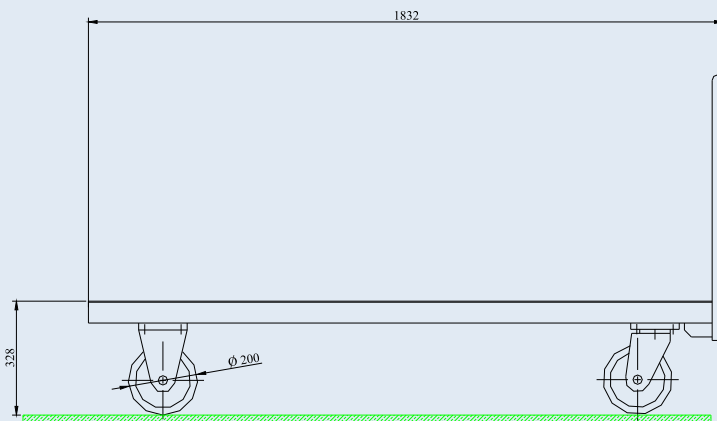

## PLATFORM TROLLEY

Load capacity, kg  
Platform size, mm  
Height to the platform, mm  
Wheel diameter, mm  
Overall dimensions, mm  
- length  
- width  
- height  
Dead weight, kg

## PT-2000-1800x1400-ALST

2000  
1800x1400  
328  
200  
1832  
1400  
980  
148.5