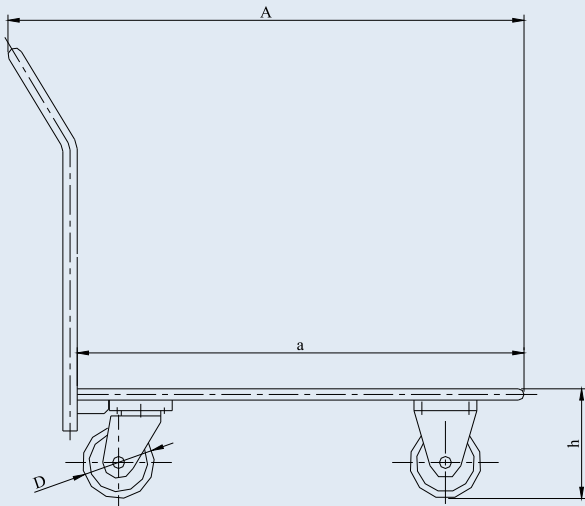

# PLATFORM TROLLEYS **PT**

The Platform trolleys are convenient to transport of packaged and large-dimensions loads. They are suitable for outdoor and indoor use in stores, showrooms, production and warehouse premises, pedestrian zones, etc. The main types which are produced and are available in stock, have load capacity from 280 kg to 800 kg., with different platform sizes. The wheels are made of high quality standard solid rubber tyre.

## PLATFORM TROLLEY

Type	PT-800	PT-540	PT-400	PT-280
Load capacity, kg	800	540	400	280
Platform size (axb), mm	1200x800	1000x700	800x600	800x600
Height to the platform (h), mm	285	244	195	170
Wheel diameter (D), mm	200	160	125	100
Overall dimensions, mm				
- length (A)	1350	1149	922	922
- width (B)	832	732	625	625
- height (H)	1038	1000	900	880
Dead weight, kg	35	28	18	17