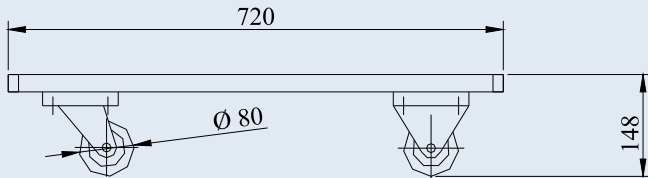

The Platforms P could be produced with different dimensions and load capacity.

P-1000-POTH

specialized
trolleys

Nylon wheel centre with
polyurethane tread
L-POTH 150K

P-200-GKL

Standard solid rubber tyre,
synthetic rim
LE-VPP 80R

Standard solid rubber tyre,
synthetic rim
B-VPP 80R

PLATFORM

PLATFORM	P-1000-1200x800-POTH	P-200-720x500-GKL
Type		
Load capacity, kg	1000	280
Platform size, mm	1200x800	720x500
Height to the platform, mm	238	148
Wheel diameter, mm	150	80
Overall dimensions, mm		
- length	1200	720
- width	800	500
- height	238	148
Dead weight, kg	34.4	9.3