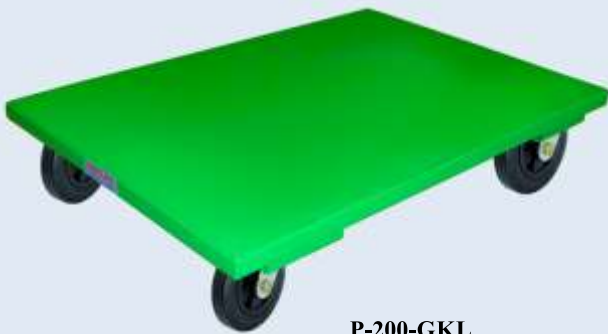

The Platforms P could be produced with different dimensions and load capacity.

P-1000-POTH

specialized
trolleys

Nylon wheel centre with
polyurethane tread
L-POTH 150K

P-200-GKL

Standard solid rubber tyre,
synthetic rim
LE-VPP 80R

Standard solid rubber tyre,
synthetic rim
B-VPP 80R

PLATFORM

PLATFORM	P-1000-1200x800-POTH	P-200-720x500-GKL
Type		
Load capacity, kg	1000	280
Platform size, mm	1200x800	720x500
Height to the platform, mm	238	148
Wheel diameter, mm	150	80
Overall dimensions, mm		
- length	1200	720
- width	800	500
- height	238	148
Dead weight, kg	34.4	9.3