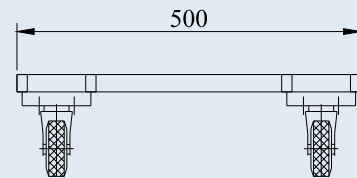

The Platforms P could be produced with different dimensions and load capacity.

P-1000-POTH

specialized
trolleys

Nylon wheel centre with
polyurethane tread
L-POTH 150K

P-200-GKL

Standard solid rubber tyre,
synthetic rim
LE-VPP 80R

Standard solid rubber tyre,
synthetic rim
B-VPP 80R

PLATFORM

PLATFORM	P-1000-1200x800-POTH	P-200-720x500-GKL
Type		
Load capacity, kg	1000	280
Platform size, mm	1200x800	720x500
Height to the platform, mm	238	148
Wheel diameter, mm	150	80
Overall dimensions, mm		
- length	1200	720
- width	800	500
- height	238	148
Dead weight, kg	34.4	9.3