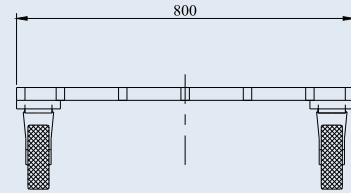

The Platforms P could be produced with different dimensions and load capacity.

P-1000-POTH

specialized
trolleys

Nylon wheel centre with
polyurethane tread
L-POTH 150K

P-200-GKL

Standard solid rubber tyre,
synthetic rim
LE-VPP 80R

Standard solid rubber tyre,
synthetic rim
B-VPP 80R

PLATFORM

PLATFORM	P-1000-1200x800-POTH	P-200-720x500-GKL
Type		
Load capacity, kg	1000	280
Platform size, mm	1200x800	720x500
Height to the platform, mm	238	148
Wheel diameter, mm	150	80
Overall dimensions, mm		
- length	1200	720
- width	800	500
- height	238	148
Dead weight, kg	34.4	9.3