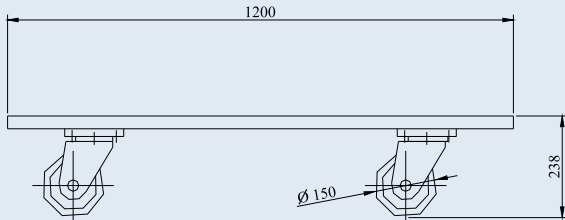

The Platforms P could be produced with different dimensions and load capacity.

P-1000-POTH

specialized
trolleys

Nylon wheel centre with
polyurethane tread
L-POTH 150K

P-200-GKL

Standard solid rubber tyre,
synthetic rim
LE-VPP 80R

Standard solid rubber tyre,
synthetic rim
B-VPP 80R

PLATFORM

PLATFORM	P-1000-1200x800-POTH	P-200-720x500-GKL
Type		
Load capacity, kg	1000	280
Platform size, mm	1200x800	720x500
Height to the platform, mm	238	148
Wheel diameter, mm	150	80
Overall dimensions, mm		
- length	1200	720
- width	800	500
- height	238	148
Dead weight, kg	34.4	9.3