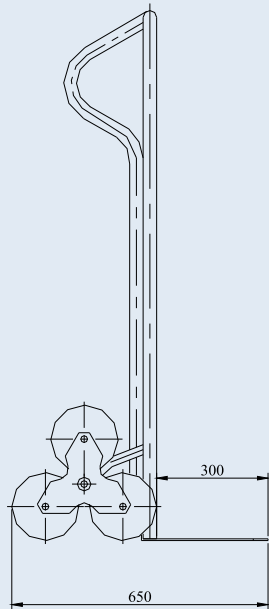

HTS-150-GB

universal trolley

Standard solid rubber tyre, synthetic rim
VPP 160/20R

Standard solid rubber tyre, pressed steel rim
VE 160/20R

Working process on stair

STAIR CLIMBING HAND TRUCK

Load capacity, kg
Platform size, mm
Wheel diameter, mm
Overall dimensions, mm
- length
- width
- height
Dead weight, kg