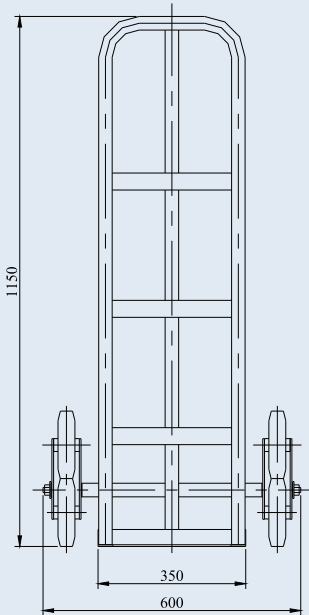

HTS-150-GB

universal trolley

Standard solid rubber tyre, synthetic rim
VPP 160/20R

Standard solid rubber tyre, pressed steel rim
VE 160/20R

Working process on stair

STAIR CLIMBING HAND TRUCK

Load capacity, kg
Platform size, mm
Wheel diameter, mm
Overall dimensions, mm
- length
- width
- height
Dead weight, kg

HTS-150-GB

150
300x350
160
650
600
1150
22.8