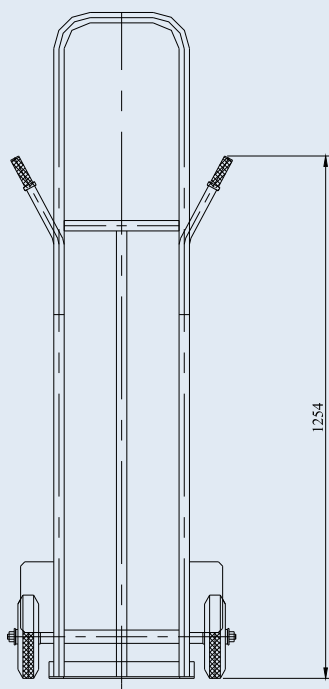

HAND TRUCK HT-140MM-VPP

The Hand trolley with load capacity of 140 kg is a specialized product made according to the requirements of a furniture manufacturer. The extended construction of the trolley is designed for transport of upholstered furniture. The product is suitable for use in production and warehouse facilities, as well as in urban environments. The lightweight construction of the trolley with low dead weight makes it suitable for convenient storage, loading and unloading from vehicles. The wheels are with diameter of 200 mm.

HT-140MM-VPP

specialized
trolley

Standard solid rubber tyre,
synthetic rim
VPP 200/20R

HAND TRUCK

Load capacity, kg
Platform size, mm
Wheel diameter, mm
Overall dimensions, mm
- length
- width
- height
Dead weight, kg

HT-140MM-VPP

140
350x271
200
521
535
1600
14.8