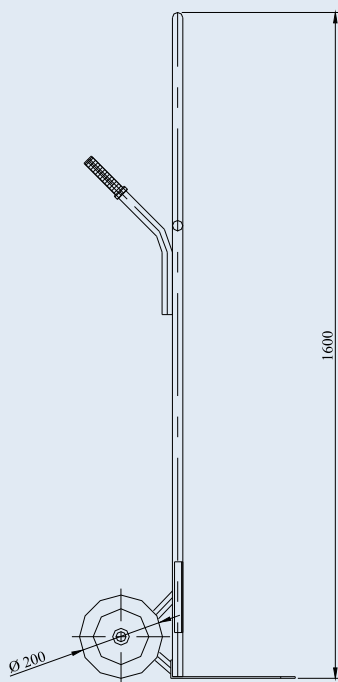

HAND TRUCK HT-140MM-VPP

The Hand trolley with load capacity of 140 kg is a specialized product made according to the requirements of a furniture manufacturer. The extended construction of the trolley is designed for transport of upholstered furniture. The product is suitable for use in production and warehouse facilities, as well as in urban environments. The lightweight construction of the trolley with low dead weight makes it suitable for convenient storage, loading and unloading from vehicles. The wheels are with diameter of 200 mm.

HT-140MM-VPP

specialized
trolley

Standard solid rubber tyre,
synthetic rim
VPP 200/20R

HAND TRUCK

Load capacity, kg
Platform size, mm
Wheel diameter, mm
Overall dimensions, mm
- length
- width
- height
Dead weight, kg

HT-140MM-VPP

140
350x271
200
521
535
1600
14.8