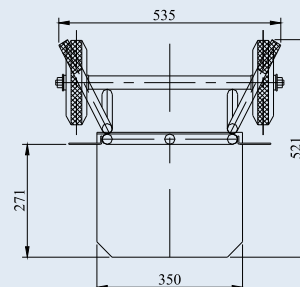

HAND TRUCK HT-140MM-VPP

The Hand trolley with load capacity of 140 kg is a specialized product made according to the requirements of a furniture manufacturer. The extended construction of the trolley is designed for transport of upholstered furniture. The product is suitable for use in production and warehouse facilities, as well as in urban environments. The lightweight construction of the trolley with low dead weight makes it suitable for convenient storage, loading and unloading from vehicles. The wheels are with diameter of 200 mm.

HT-140MM-VPP

specialized
trolley

Standard solid rubber tyre,
synthetic rim
VPP 200/20R

HAND TRUCK

Load capacity, kg
Platform size, mm
Wheel diameter, mm
Overall dimensions, mm
- length
- width
- height
Dead weight, kg

HT-140MM-VPP

140
350x271
200
521
535
1600
14.8