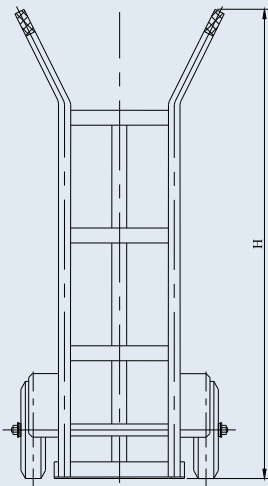

universal
trolley