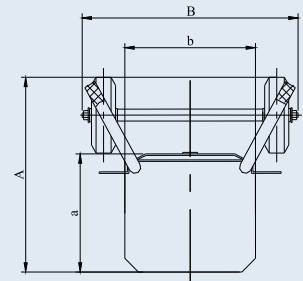

## HAND TRUCK

Type	HT-300	HT-200	HT-100
Load capacity, kg	300	200	100
Platform size(axb), mm	350x300	350x300	327x249
Wheel diameter (D), mm	260	200	200
Overall dimensions, mm			
- length (A)	521	521	474
- width (B)	580	570	528
- height (H)	1254	1254	1150
Dead weight, kg	14.2	14.6	10.4