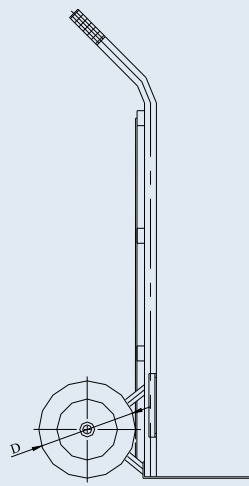

HT-300-PL

HT-200-GB

HT-100-GL

Pneumatic tyre,  
synthetic rim  
PK 262/20-75R-ROT

Pneumatic tyre,  
pressed steel rim  
P 263/20-75R

Standard solid rubber tyre,  
synthetic rim  
VPP 200/20R

Standard solid rubber tyre,  
pressed steel rim  
VE 200/20R

## HAND TRUCK

Type	HT-300	HT-200	HT-100
Load capacity, kg	300	200	100
Platform size(axb), mm	350x300	350x300	327x249
Wheel diameter (D), mm	260	200	200
Overall dimensions, mm			
- length (A)	521	521	474
- width (B)	580	570	528
- height (H)	1254	1254	1150
Dead weight, kg	14.2	14.6	10.4