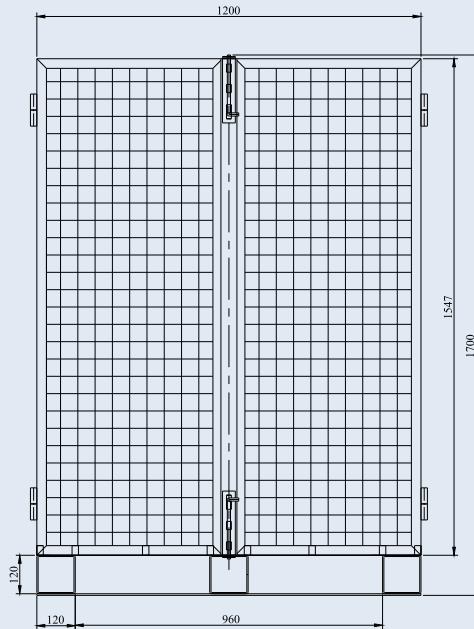

TRANSPORT BOX **TB-800DHL-1200x800x1700**

The box is produced for transporting of sorted small loads and cartons in trucks. The construction is completely closed with a meshwork and has two lockable doors with upper and lower reamer. The large overall height provides plenty of storage space. The base platform is with euro pallet size, which allows convenient movement, loading and unloading while using standard storage equipment.

specialized
trolley

TB-800DHL-1200x800x1700

TRANSPORT BOX

Load capacity, kg

Platform size, mm

Height to the platform, mm

Overall dimensions, mm

- length

- width

- height

Dead weight, kg

TB-800DHL-1200x800x1700

800

1200x800

120

1240