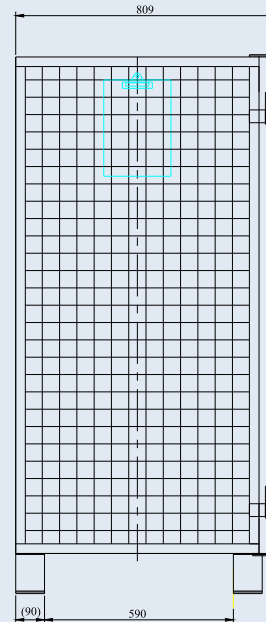

TRANSPORT BOX **TB-800DHL-1200x800x1700**

The box is produced for transporting of sorted small loads and cartons in trucks. The construction is completely closed with a meshwork and has two lockable doors with upper and lower reamer. The large overall height provides plenty of storage space. The base platform is with euro pallet size, which allows convenient movement, loading and unloading while using standard storage equipment.

specialized
trolley

TB-800DHL-1200x800x1700

TRANSPORT BOX

Load capacity, kg

Platform size, mm

Height to the platform, mm

Overall dimensions, mm

- length

- width

- height

Dead weight, kg

TB-800DHL-1200x800x1700

800

1200x800

120

1240